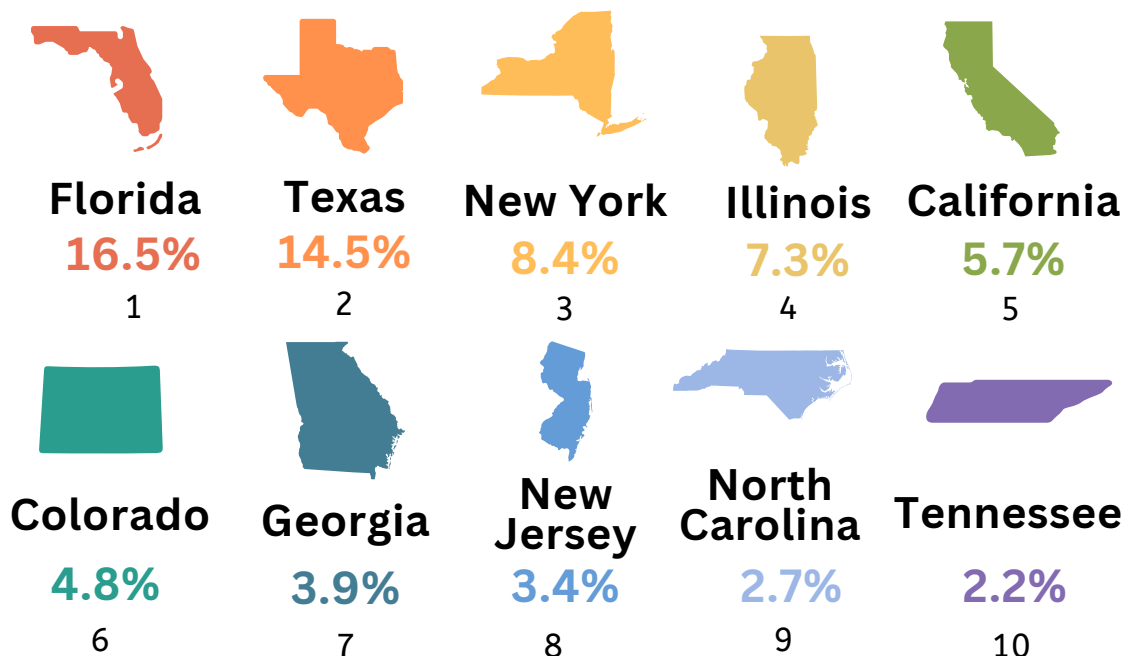

Top Countries of Origin Served

1. Venezuela 31,372 Guests		23.8%	9. Brazil 6,767 Guests		5.1%
2. Colombia 15,527 Guests		11.8%	10. Honduras 4,708 Guests		3.6%
3. Cuba 13,604 Guests		10.3%	11. Turkey 4,708 Guests		2.9%
4. México 12,499 Guests		9.5%	12. Peru 2,464 Guests		2.2%
5. Guatemala 9,089 Guests		6.9%	13. El Salvador 2,150 Guests		1.6%
6. Ecuador 8,975 Guests		6.8%	14. Bolivia 1,189 Guests		0.9%
7. Haiti 7,549 Guests		5.7%	15. DOM REP 819 Guests		0.6%
8. Nicaragua 7,302 Guests		5.5%			

September '21 to June '24: Nationality Demographics of All Arrivals

Top 10 Final Destinations