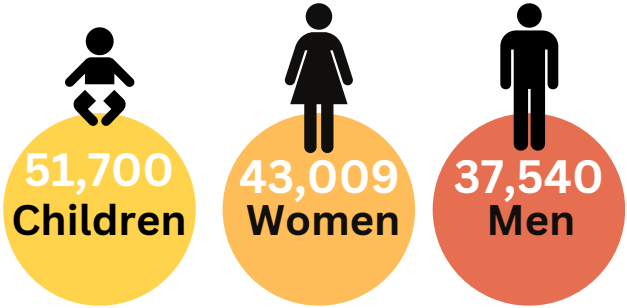

Micah 6:8
“What does the Lord require of you, but to **do justice**, **love kindness**, and **walk humbly** with your God?”

Services Provided to Asylum-Seekers

Short-Term Hospitality
Food, Clothing, Shelter, Hygiene Items, Medical Attention, Children’s Programming, and more

Employment Authorization
Work permits for adults and social security cards for children issued within 2-4 weeks via USCIS

Travel Arrangement Assistance
to reach their U.S.-based sponsor + smooth navigation through the Airport

Potential Resettlement Sponsors
Guests with greater vulnerabilities are directed to our Resource Specialists